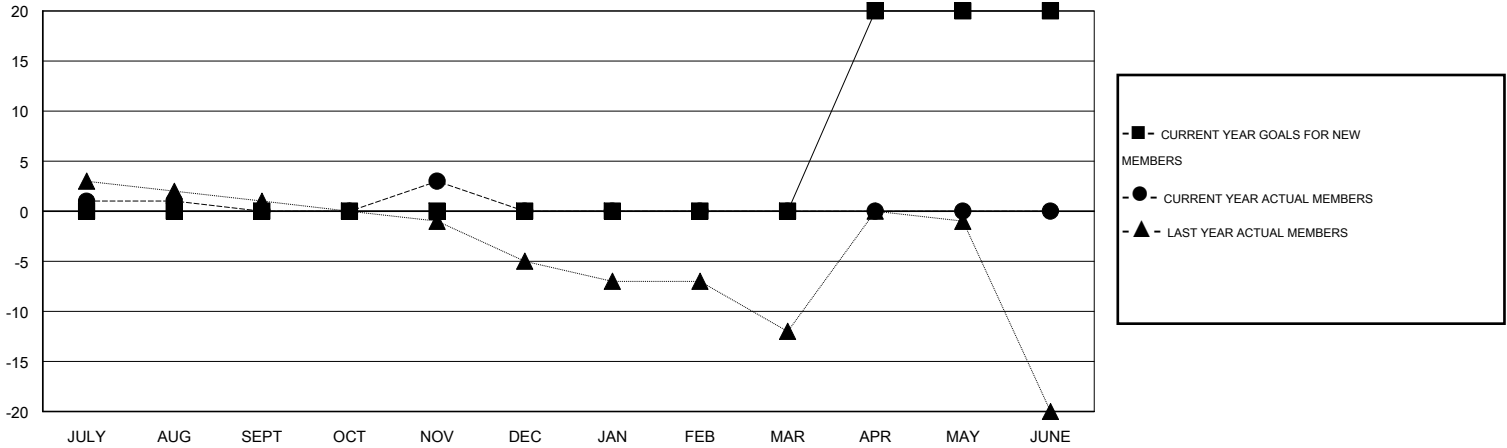

MONTHLY MEMBERSHIP PROGRESS REPORT

District 123

Results as of: 11/30/2016

GMT: MIKLOS HORVATH

LOCATION RUSSIAN FEDERATION

GMT CA 4

Clubs					Members				
RESULTS FOR 2016-2017					RESULTS FOR 2016-2017				
QUARTER	NEW CLUB GOAL	NEW CLUBS	DROPPED CLUBS	NET GAIN/LOSS	QUARTER	NEW MEMBER GOAL	CHARTER AND NEW MEMBERS ADDED	DROPPED MEMBERS	NET GAIN/LOSS
JULY/AUG/SEPT	0	0	0	0	JULY/AUG/SEPT	0	5	5	0
OCT/NOV/DEC	0	0	0	0	OCT/NOV/DEC	0	4	1	3
JAN/FEB/MAR	0	0	0	0	JAN/FEB/MAR	0	0	0	0
APR/MAY/JUNE	1	0	0	0	APR/MAY/JUNE	20	0	0	0

GOALS AND ACTUAL NEW CLUBS CUMULATIVE

GOALS AND ACTUAL MEMBERS CUMULATIVE

DROPPED CLUBS: 0	5 CLUBS OF 21 ADDED 1 OR MORE NEW MEMBERS	<u>GENDER DISTRIBUTION</u>	
<u>DROPPED MEMBERS</u>		MALE	126 (55.51%)
DECEASED	CLICK HERE FOR HEALTH ASSESSMENT DATA	FEMALE	101 (44.49%)
CLUB CANCELLED		FAMILY UNIT MEMBERS	17
OTHER		HEAD OF HOUSEHOLD	7
TOTAL		NON-HEAD OF HOUSEHOLD	10